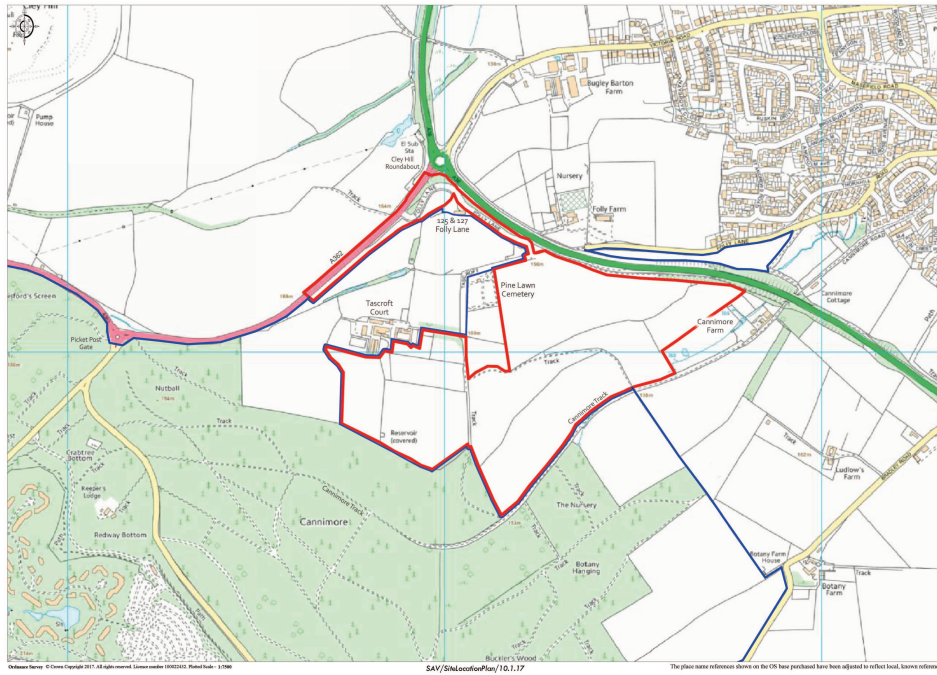

Land on the Longleat Estate, to the South and South East of Tascroft Court and North of Cannimore Track, near Warminster
Site Location Plan

24V/SiteLocationPlan/1/01.1/17